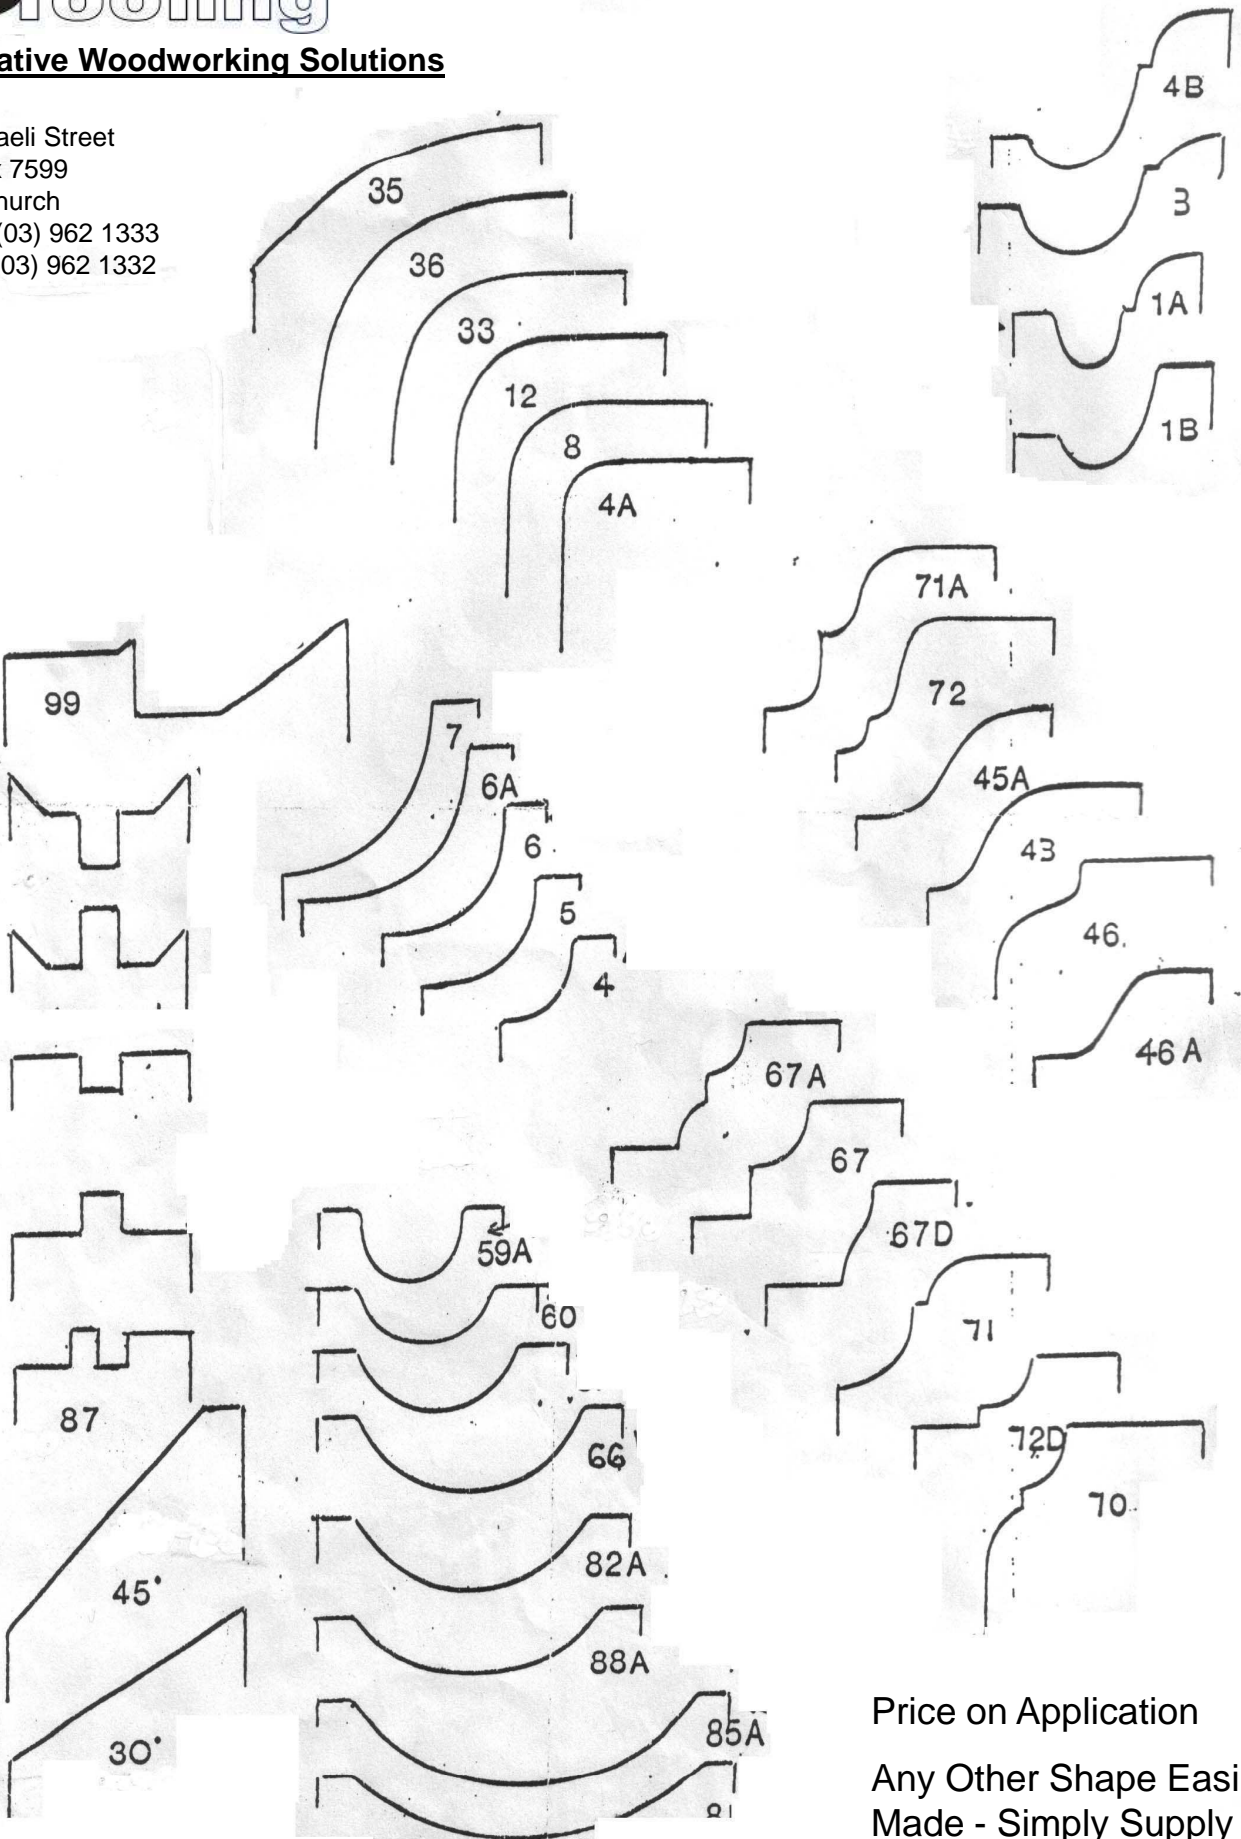

Sanco Tooling

Innovative Woodworking Solutions

95 Disraeli Street
PO Box 7599
Christchurch
Phone (03) 962 1333
Fax (03) 962 1332

All Knives Drawn Bevel Up

Price on Application

Any Other Shape Easily
Made - Simply Supply a
Wood Sample